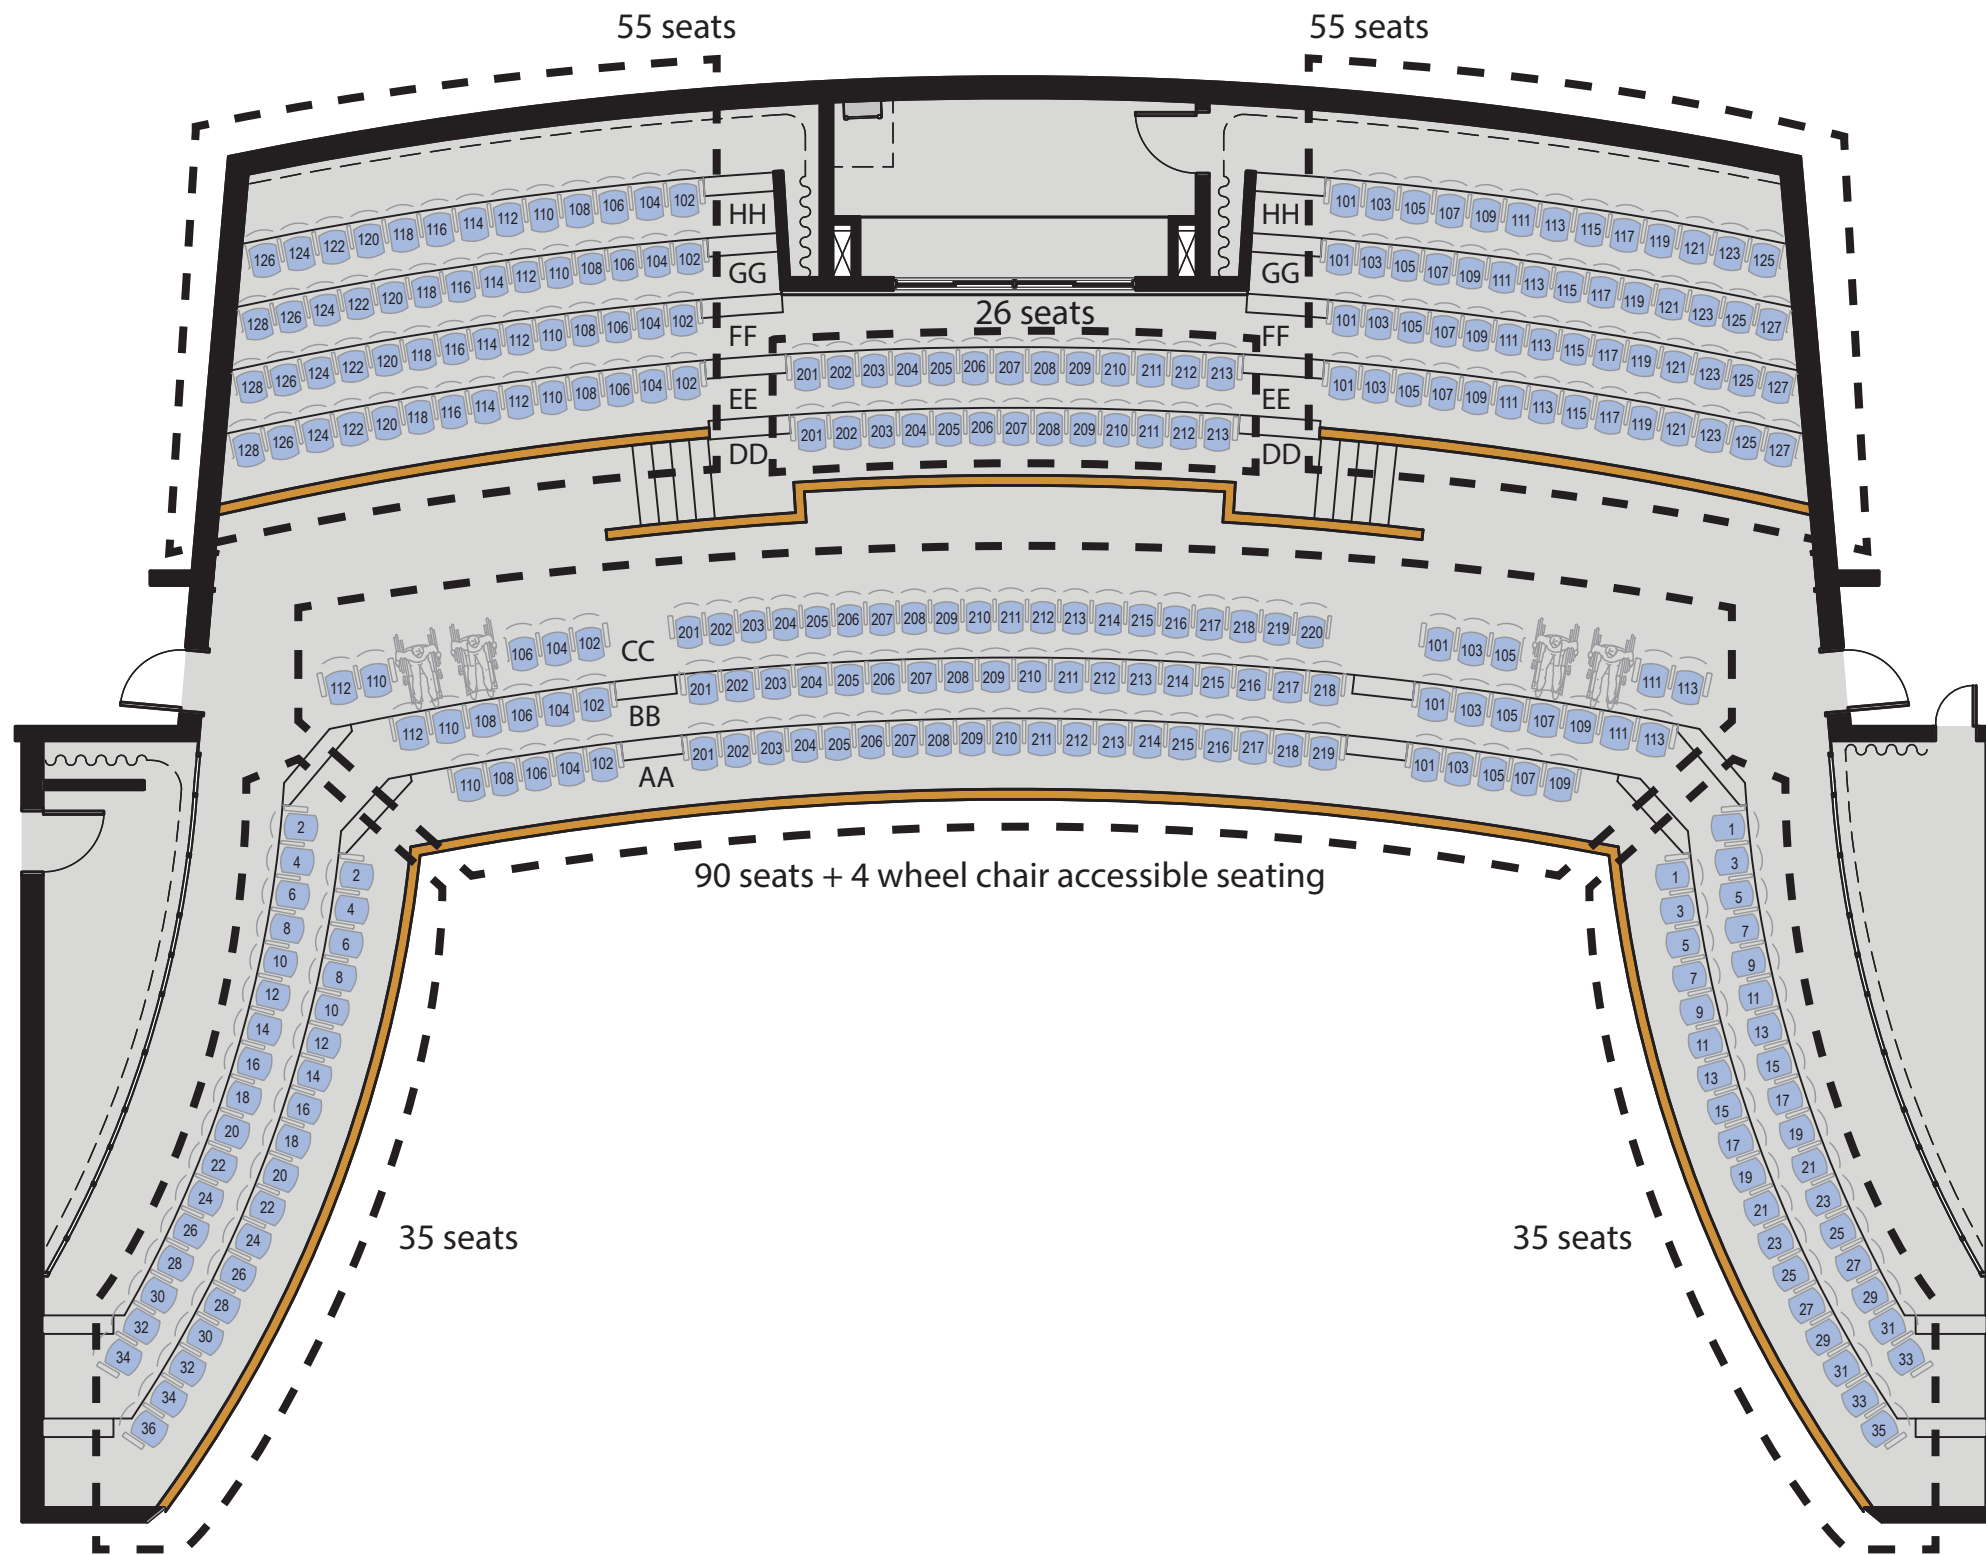

College Community School District Recital Hall - main level 700 Total Main Level Seats

College Community School District Recital Hall - balcony 300 Total Balcony Seats